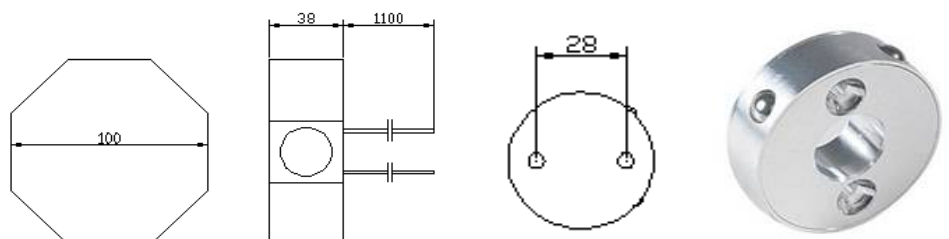

Luminux SW440 Waterproof LED Light

Luminux® High Power LED Lighting
www.luminux.com.hk

Luminux is proud to present you the SW440 LED wall light. It produce awesome light effect on the wall. This stylish Italian rotatable octagonal design makes product looks fabulous and luxury. The design is made by aluminum, with IP67 protection rating. With four high power LED build-in design, it is now possible to reduce energy consumption and maintenance costs without compromising on light quality and ambience.

Features

- Superior Italian Design
- Aluminum Housing
- Attractive and charming lighting effect
- Rotatable Lighting Direction
- IP67 Protection Rating
- Ultra-easy Installation (with Wall-Mount Socket)
- Build-in Two High Power LED (Cree)
- Super Long Life - 70% maintenance of lumen after 50000 hours
- Super High Color Rendering (85CRI)
- Wide selection of Color
- RoHS Compliant
- UV and IR Free

Product Offering

Item	LED Color	Lens angle	Finishing	Power Supply	mA	Watt	Lumen	Connection
SW440	☐ White	20°	■ Stainless Steel	Constant Current	350	5.2	400	Serial
	☐ Warm-White	60°						
	◼ Red							
	◼ Green							
	◼ Blue							
	◼ Amber							

Application Information

- Indoor and Outdoor Walls Decoration
- Steps Wall
- Garden Wall

Dimension

IP67