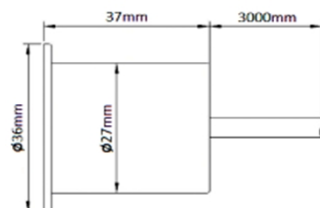

Application Information

- Indoor and outdoor indication / decoration
- Indoor and Outdoor Path
- Balcony Deck
- Aisle
- Garden
- Swimming Pool
- Steps
- Walls

Dimension

Cutting: Ø29