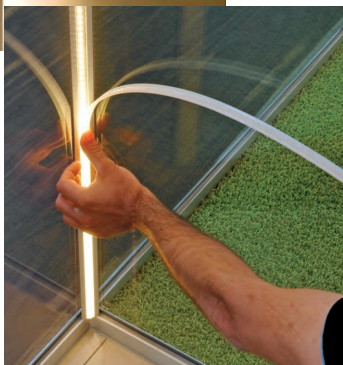

Information:

- for LED lighting with flexible stripes up to 10,8mm width
- light angle of 45°(no direct intervisibility to light source)
- for surface mounting in corners
- lighting for interior rooms and objects

Model No: Alpha-11

Material: Aluminum 6063-T5

Surface: Anodizing Aluminum

PC Cover: Milky, Frosted or Transparent Diffuser

Length: 0.5m to 3m

Accessories: End Caps and Mounting Clamps

Lighting Transmittance: 95% 80% 88%
 Material: Polycarbonate or PMMA

Advantages:

- the flat surface allows a clean and flush embedding into furniture
- good heat output, easy installation, light in weight, environmentally friendly