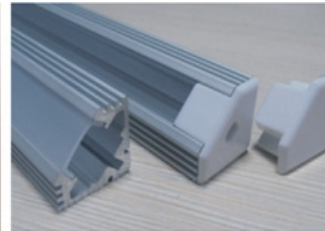

Information:

- for LED lighting with flexible stripes up to 10,8mm width
- light angle of 45°(no direct intervisibility to light source)
- for surface mounting in corners
- lighting for interior rooms and objects

Model No: Alpha-11

Material: Aluminum 6063-T5

Surface: Anodizing Aluminum

PC Cover: Milky, Frosted or Transparent Diffuser

Length: 0.5m to 3m

Accessories: End Caps and Mounting Clamps

Lighting Transmittance: 95% 80% 88%
 Material: Polycarbonate or PMMA

Model No.	Surface	Size	Length	LED Width	PC Cover	End Cap	Mt. Clamps
Alpha-11	Anod. Alum.	26.9X19mm	0.5-3m	11.0mm	Milky / frosted / Clear	Closed w/ Hole	Stainless

Applications:

- Kitchen cabinets lighting
- Interior accent lighting
- Furniture decoration lighting
- Store shelf LED lighting
- Steps
- Fairs
- Scenery
- Advertising

Advantages:

- the flat surface allows a clean and flush embedding into furniture
- good heat output, easy installation, light in weight, environmentally friendly