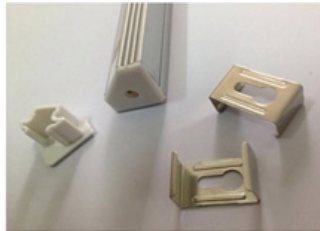

Information:

- for LED lighting with flexible stripes up to 10,8mm width
- light angle of 45°(no direct intervisibility to light source)
- for surface mounting in corners
- lighting for interior rooms and objects

Model No: Alpha-11

Material: Aluminum 6063-T5

Surface: Anodizing Aluminum

PC Cover: Milky, Frosted or Transparent Diffuser

Length: 0.5m to 3m

Accessories: End Caps and Mounting Clamps

Lighting Transmittance: 95% 80% 88%
 Material: Polycarbonate or PMMA

Model No.	Surface	Size	Length	LED Width	PC Cover	End Cap	Mt. Clamps
Alpha-11	Anod. Alum.	26.9X19mm	0.5-3m	11.0mm	Milky / frosted / Clear	Closed w/ Hole	Stainless

Applications:

- Kitchen cabinets lighting
- Interior accent lighting
- Furniture decoration lighting
- Store shelf LED lighting
- Steps
- Fairs
- Scenery
- Advertising

Advantages:

- the flat surface allows a clean and flush embedding into furniture
- good heat output, easy installation, light in weight, environmentally friendly